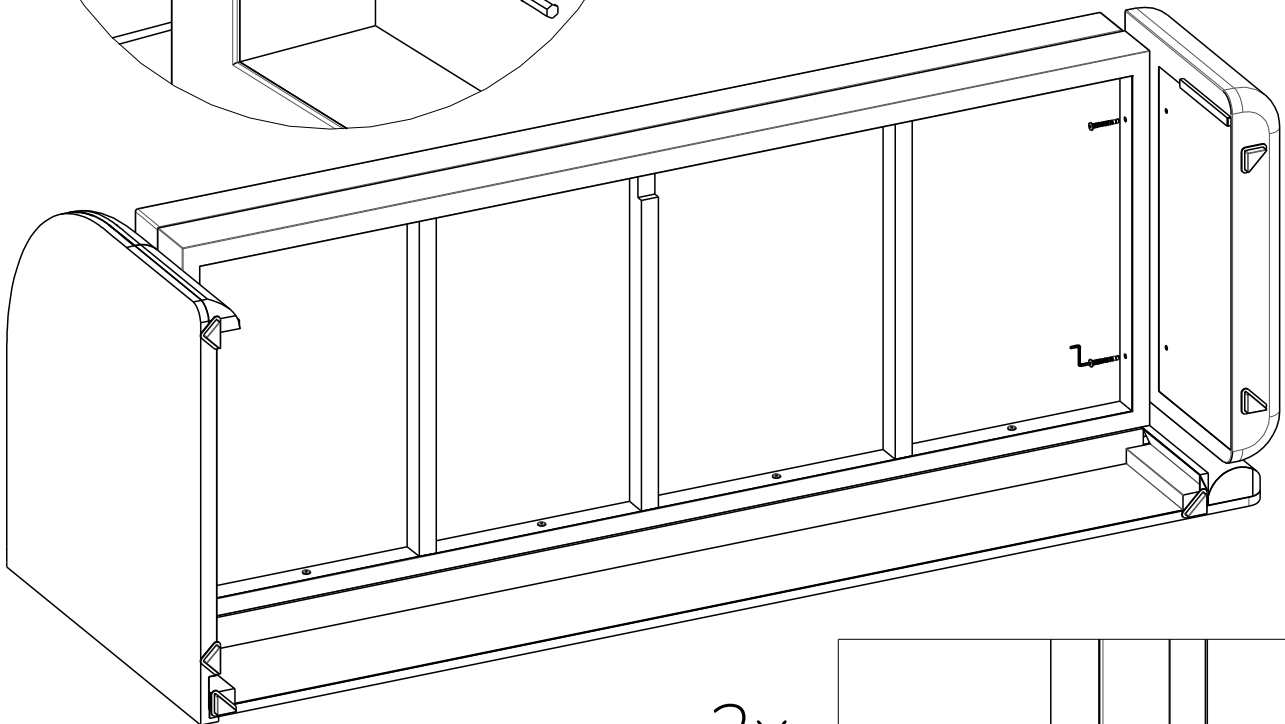

scan QR code

complete  
instruction for  
assembling  
the furniture

8x

1x

30min

4x

2x

2x