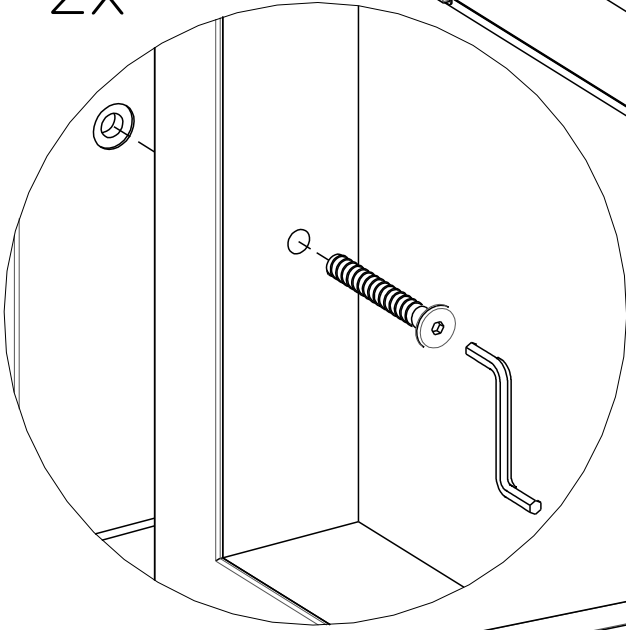

scan QR code

complete  
instruction for  
assembling  
the furniture

8x

1x

30min

4x

2x

2x