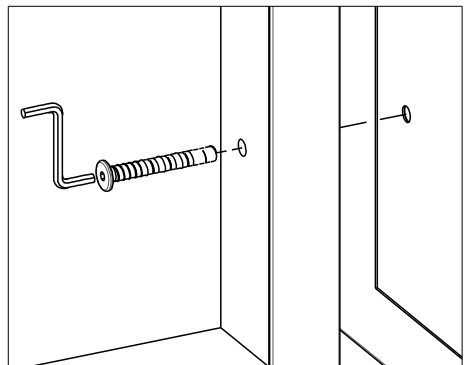

scan QR code

complete  
instruction for  
assembling  
the furniture

8x

1x

30min

4x

2x

2x