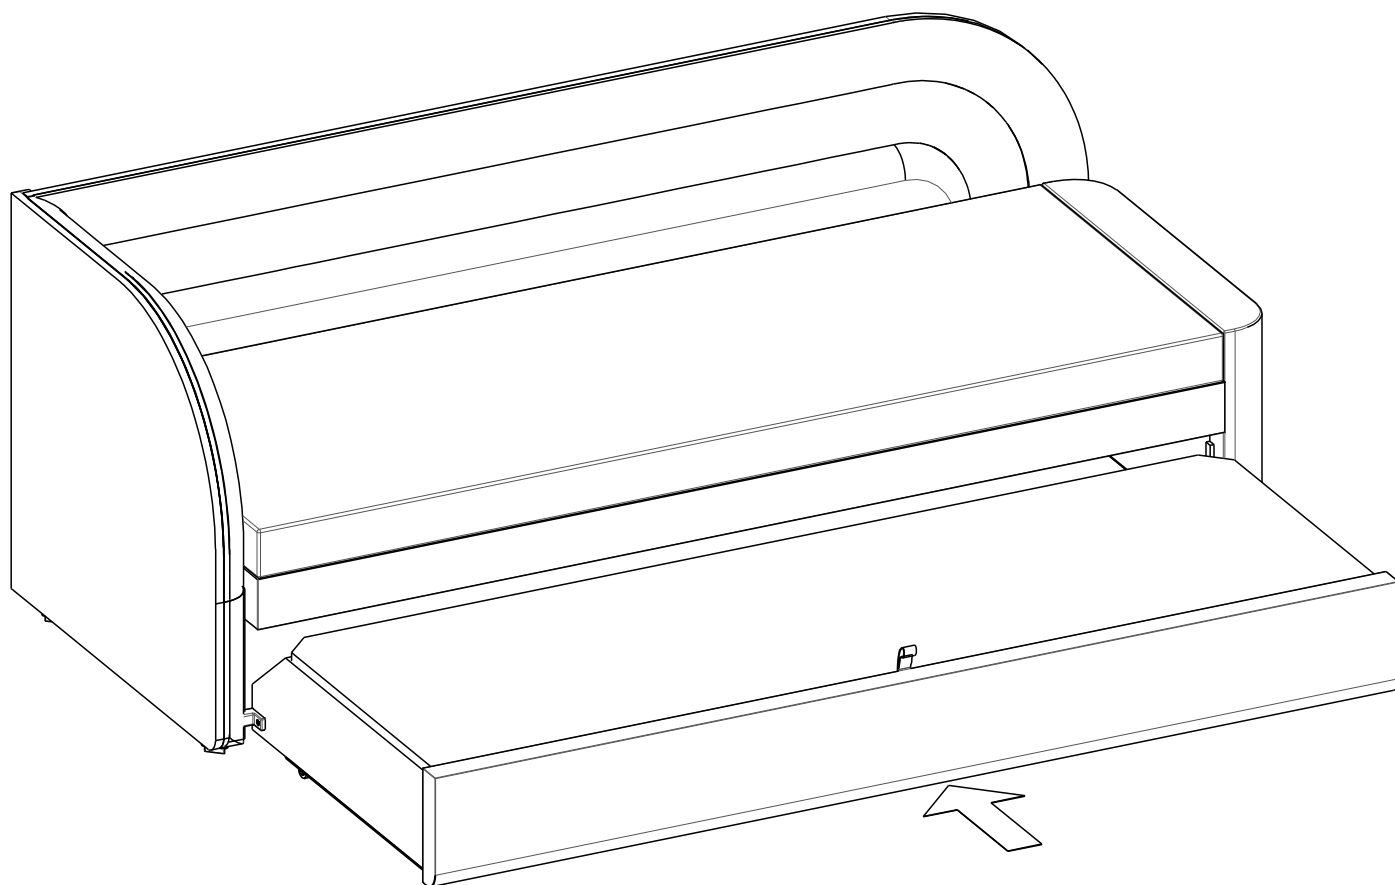

scan QR code

complete  
instruction for  
assembling  
the furniture

8x

1x

30min

4x

2x

2x