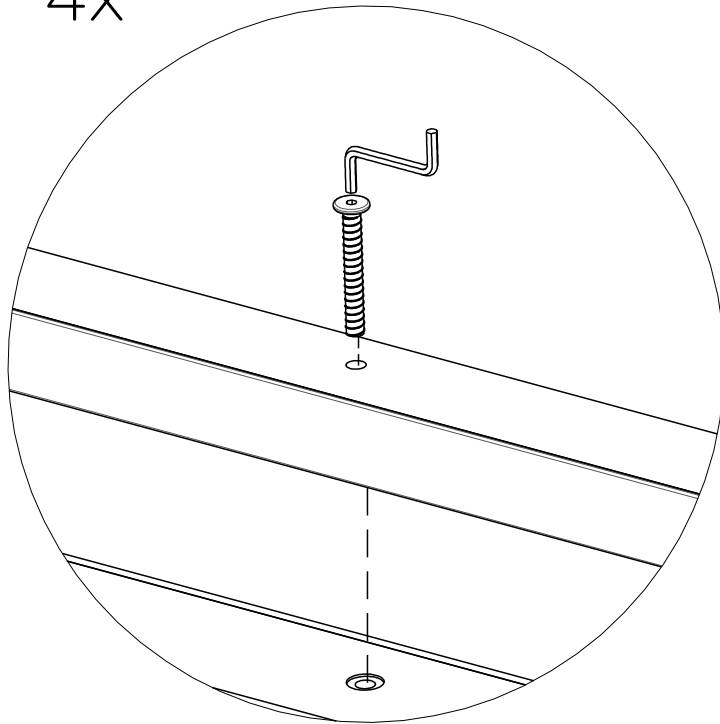

scan QR code

complete  
instruction for  
assembling  
the furniture

8x

1x

30min

4x

2x

2x