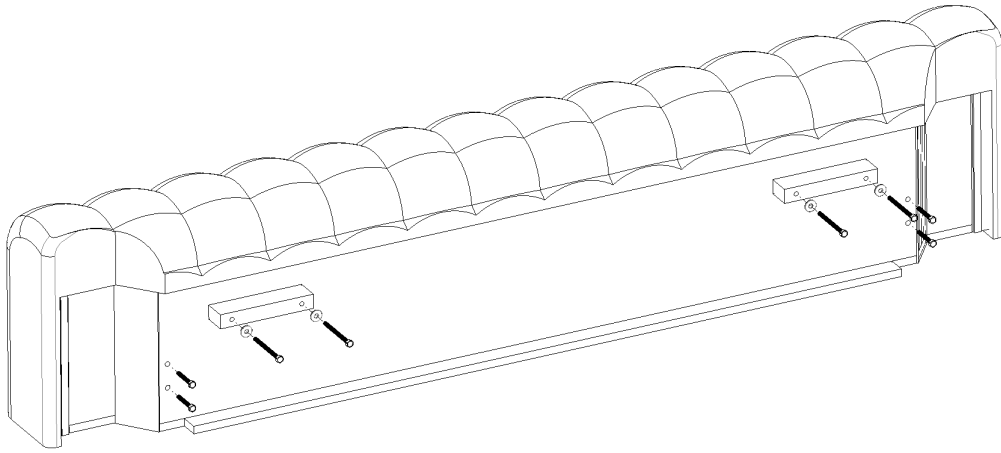

eltap®

CARILLA

scan QR code

complete
instruction for
assembling
the furniture

70min

x2

x1

x1