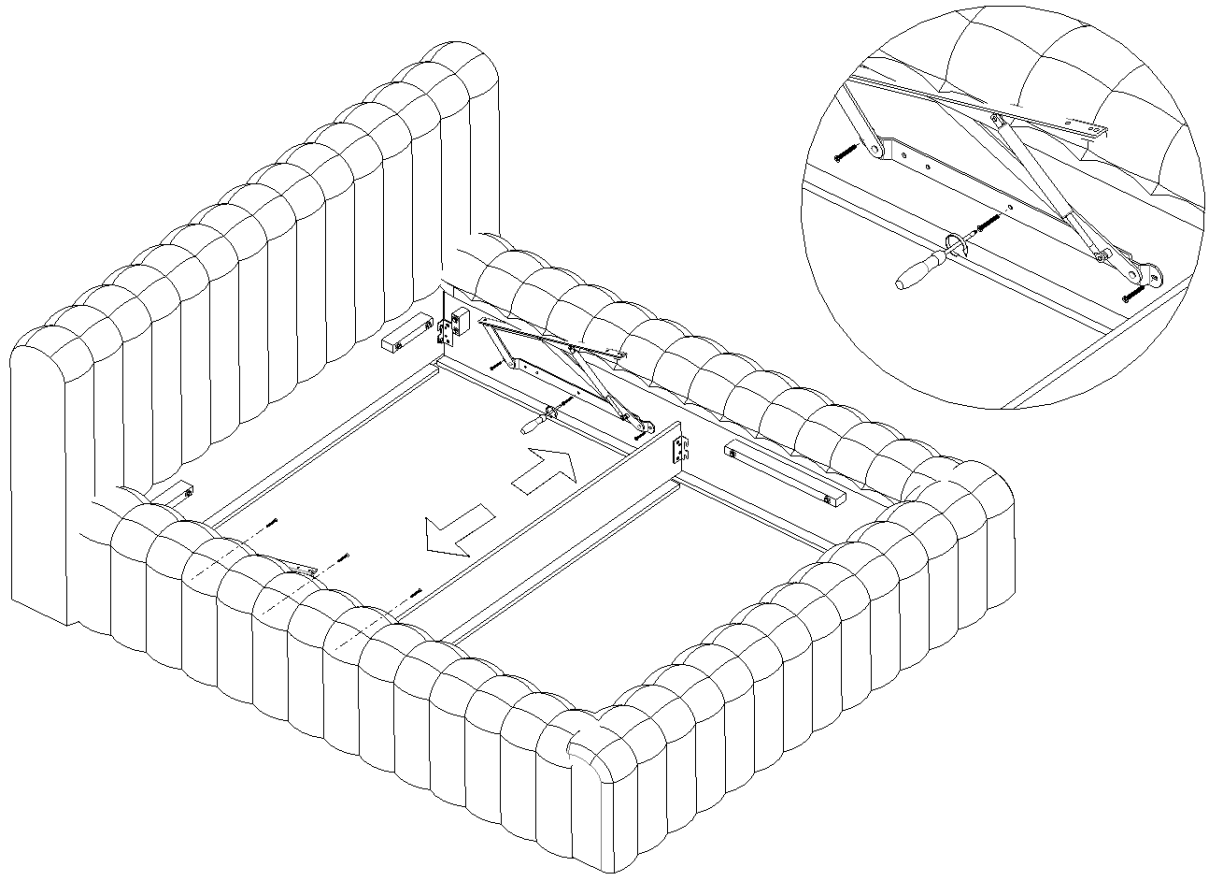

ELTAP Spółka z ograniczoną odpowiedzialnością Sp.k.
Mroczeń 203, 63-604 Baranów
www.eltap.com

Review Us On **Google**