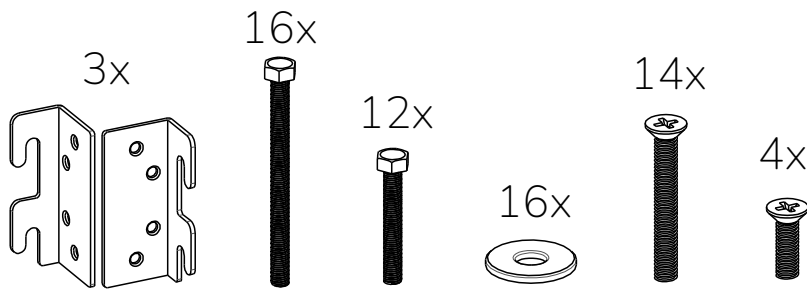

eltap®

CARILLA

scan QR code

complete
instruction for
assembling
the furniture

70min

x2

x1

x1