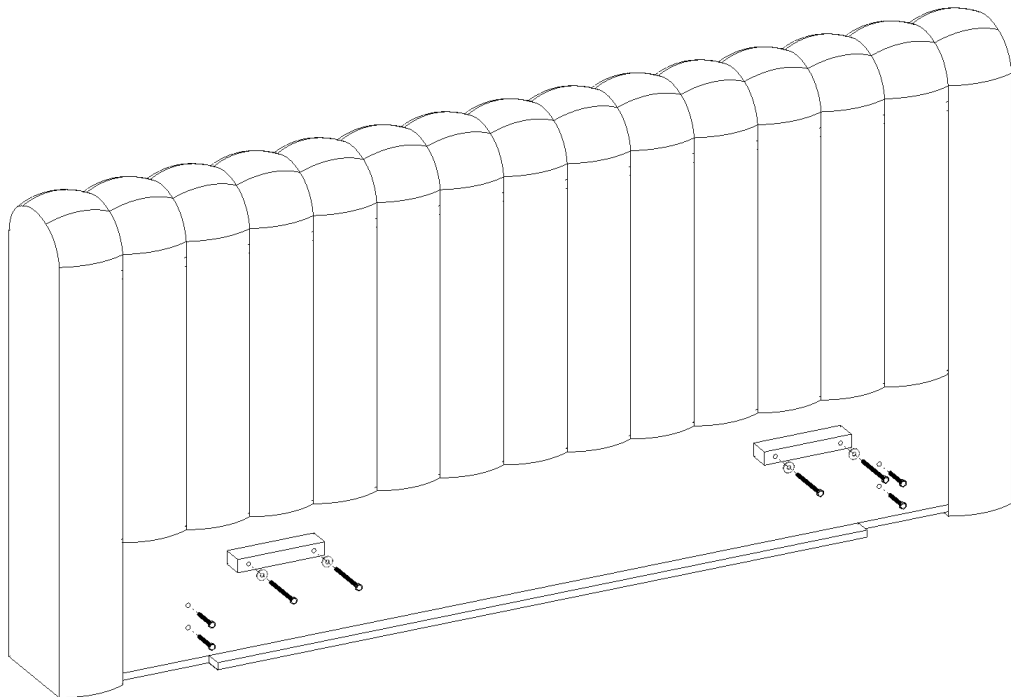

eltap®

CARILLA

scan QR code

complete
instruction for
assembling
the furniture

70min

x2

x1

x1