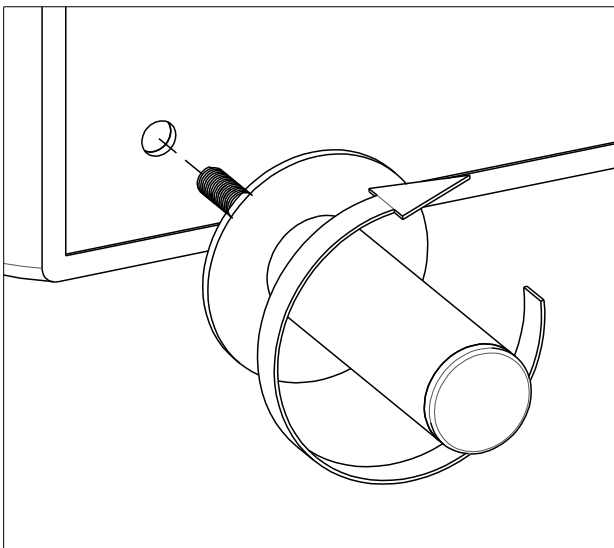

scan QR code

complete
instruction for
assembling
the furniture

6x

4x

2x

30min

1)

2)