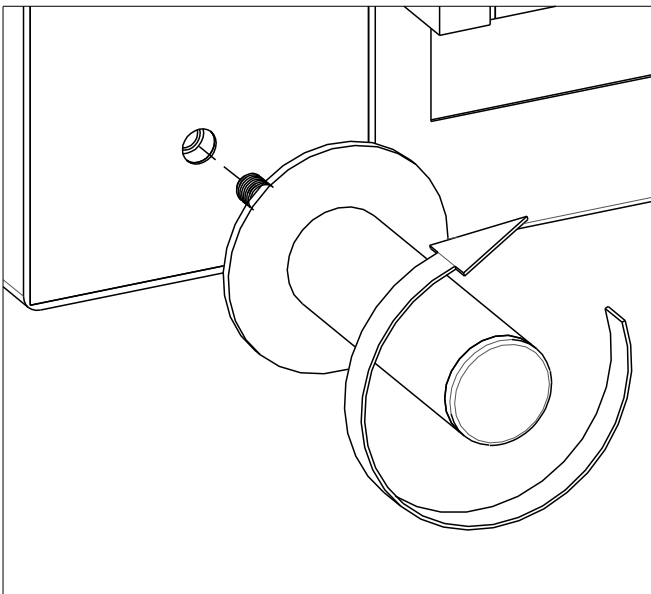

scan QR code

complete
instruction for
assembling
the furniture

6x

4x

2x

30min

1)

2)