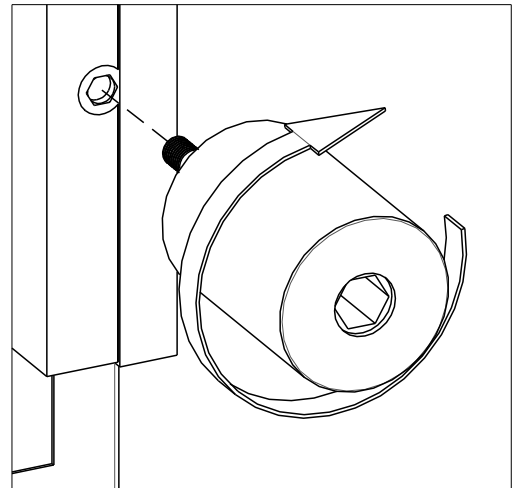

scan QR code

complete
instruction for
assembling
the furniture

6x

4x

2x

30min

1)

2)