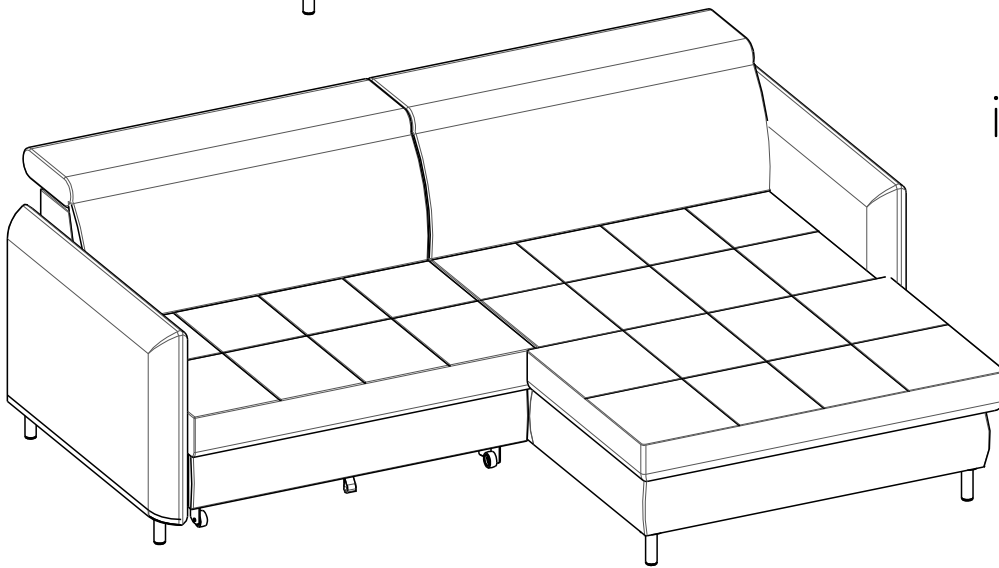

scan QR code

complete
instruction for
assembling
the furniture

6x

4x

2x

30min

1)

2)