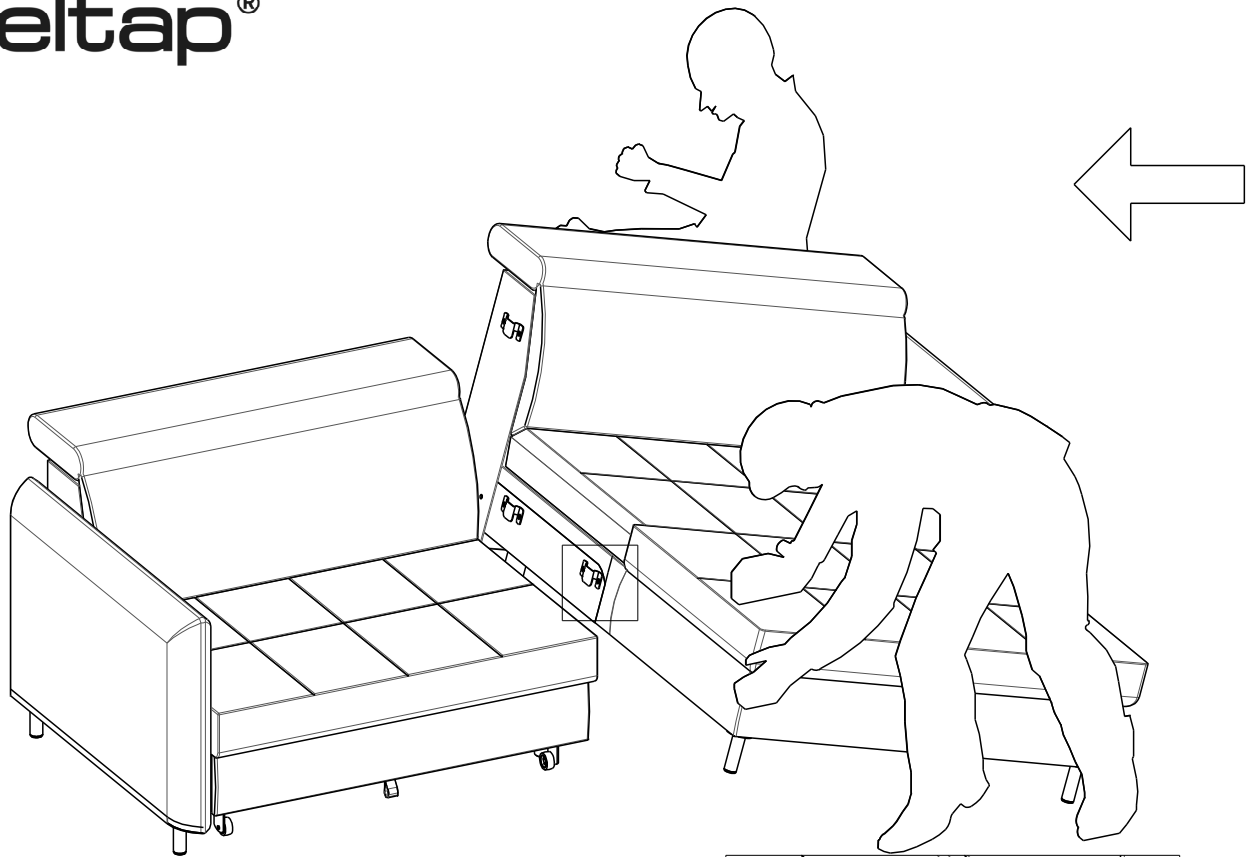

scan QR code

complete
instruction for
assembling
the furniture

6x

4x

2x

30min

1)

2)