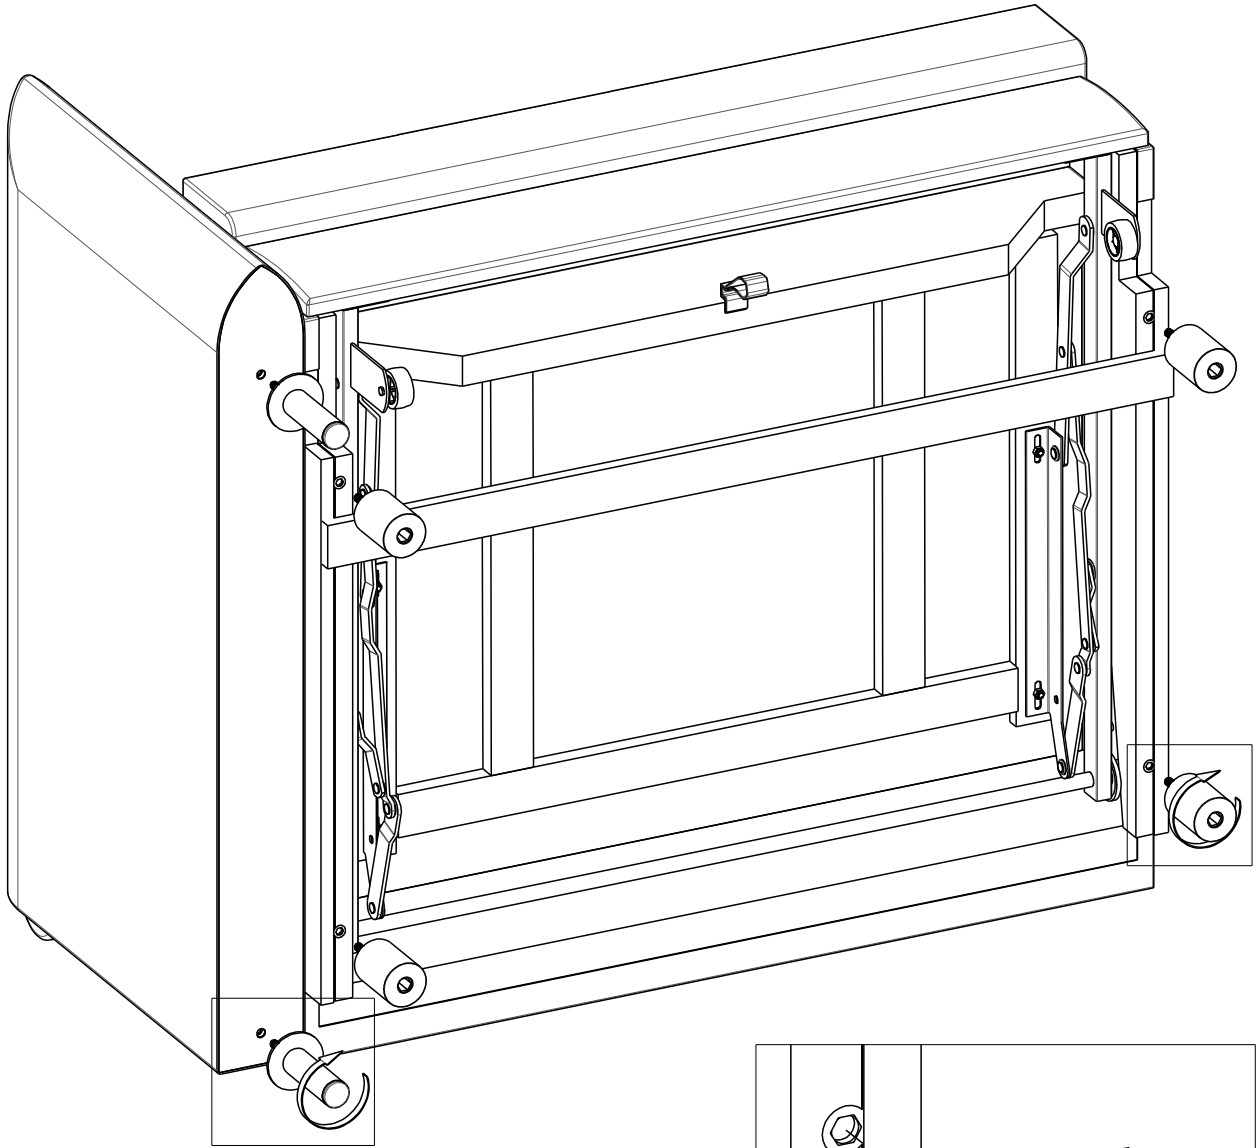

scan QR code

complete
instruction for
assembling
the furniture

6x

4x

2x

30min

1)

2)