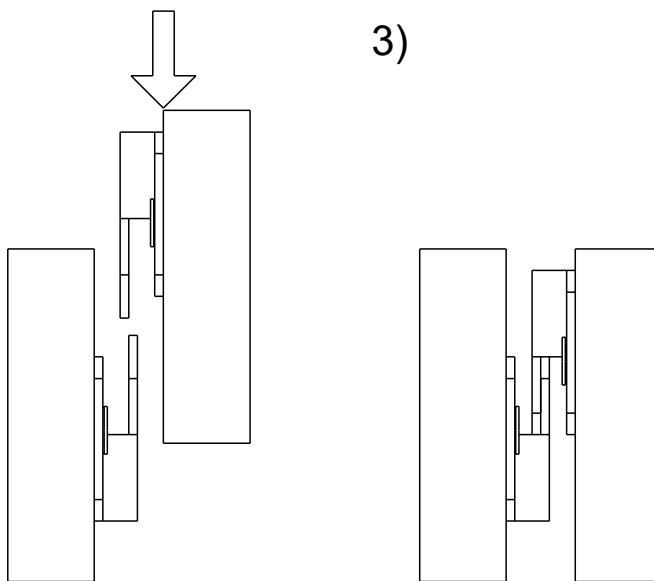

eltap®

FALCONN

scan QR code

complete
instruction for
assembling
the furniture

30min

1)

2)

3)