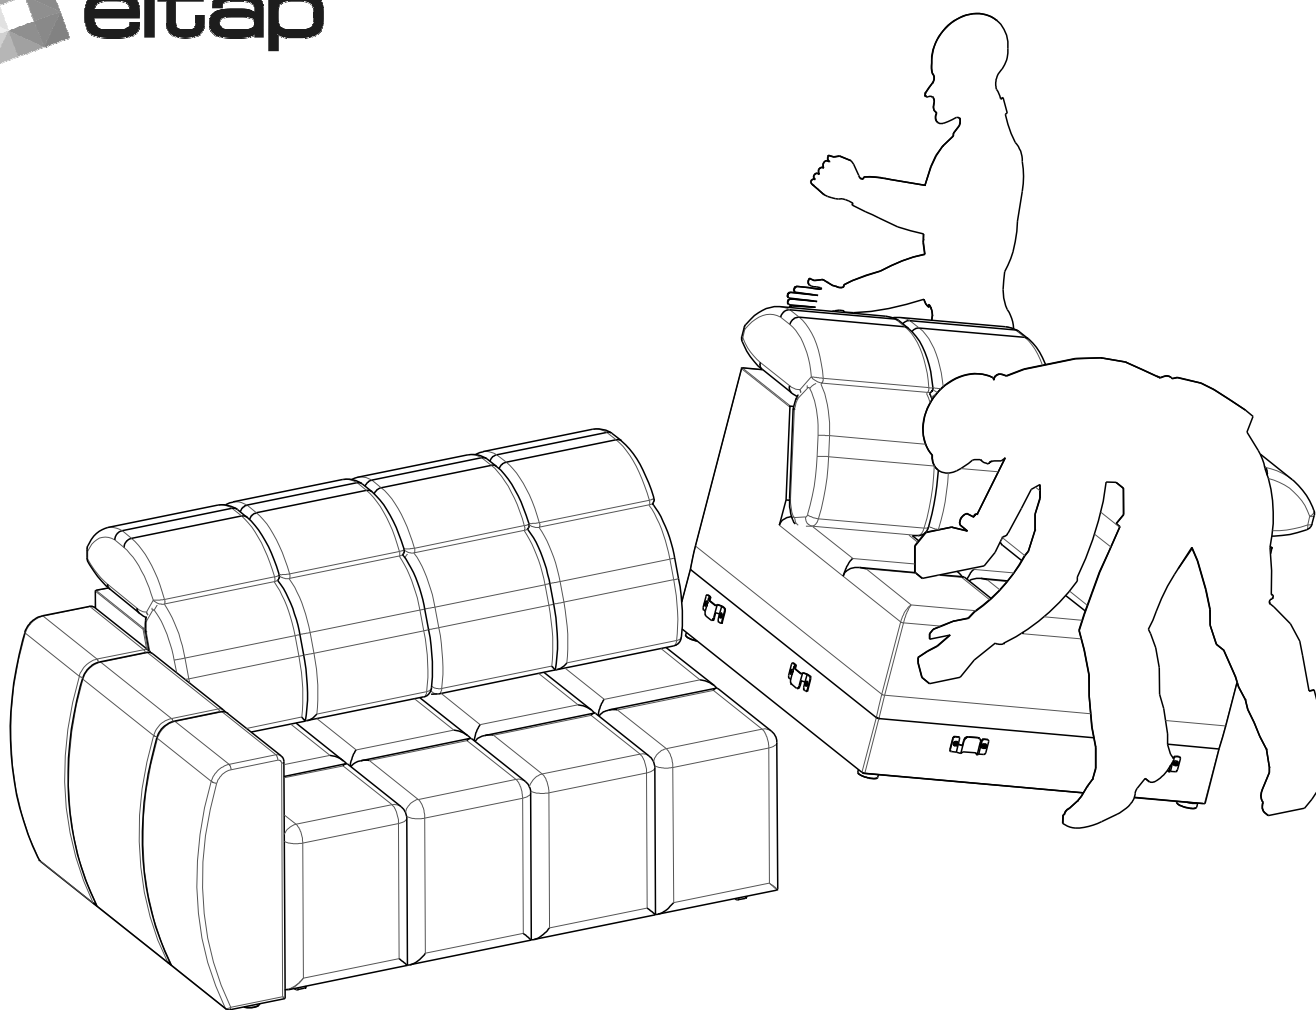

eltap®

FALCONN

scan QR code

complete
instruction for
assembling
the furniture

30min

1)

2)

3)