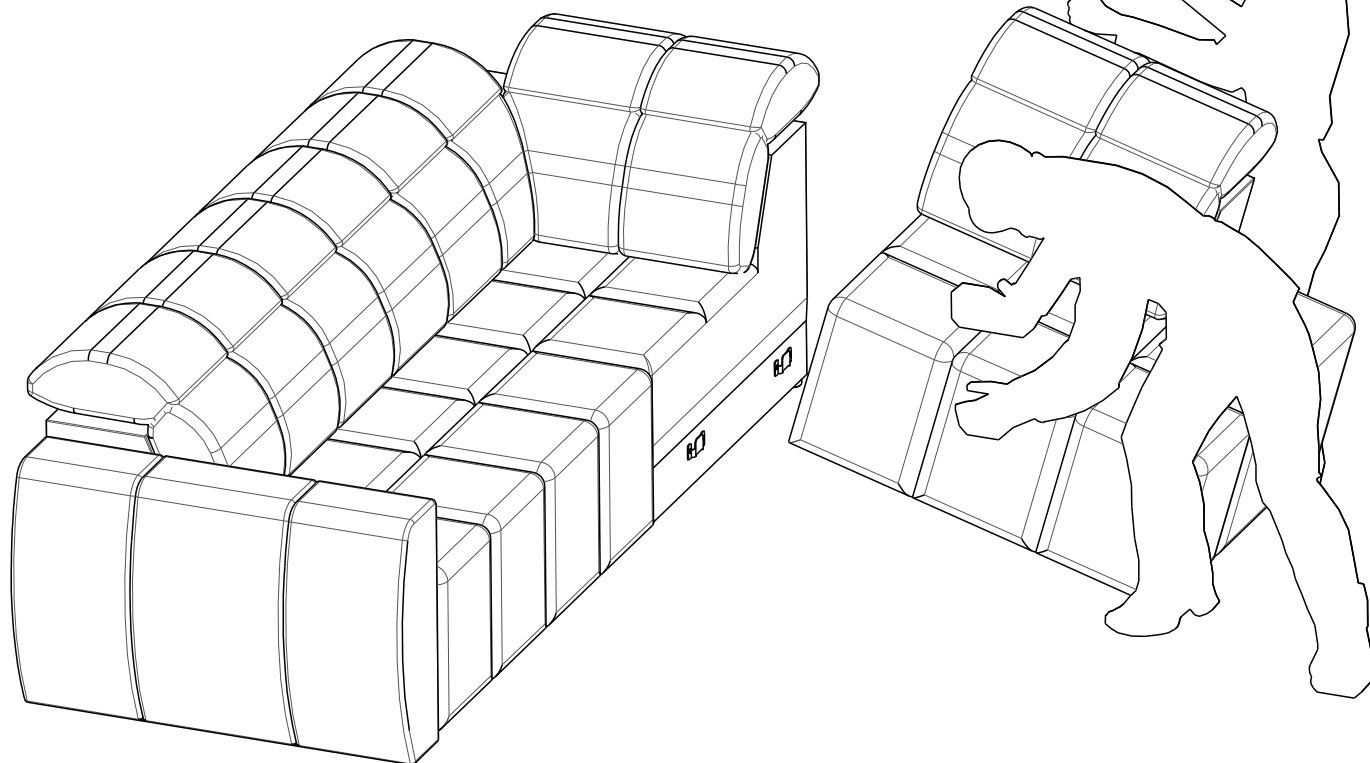

eltap®

FALCONN

scan QR code

complete
instruction for
assembling
the furniture

30min

1)

2)

3)