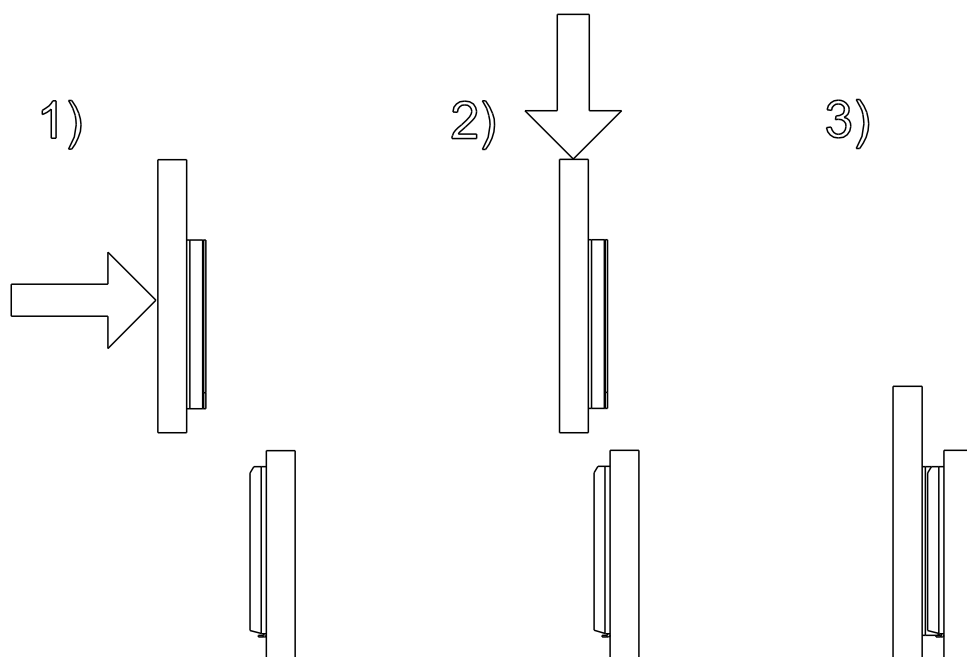

eltap®

FALCONN

scan QR code

complete
instruction for
assembling
the furniture

30min

1)

2)

3)