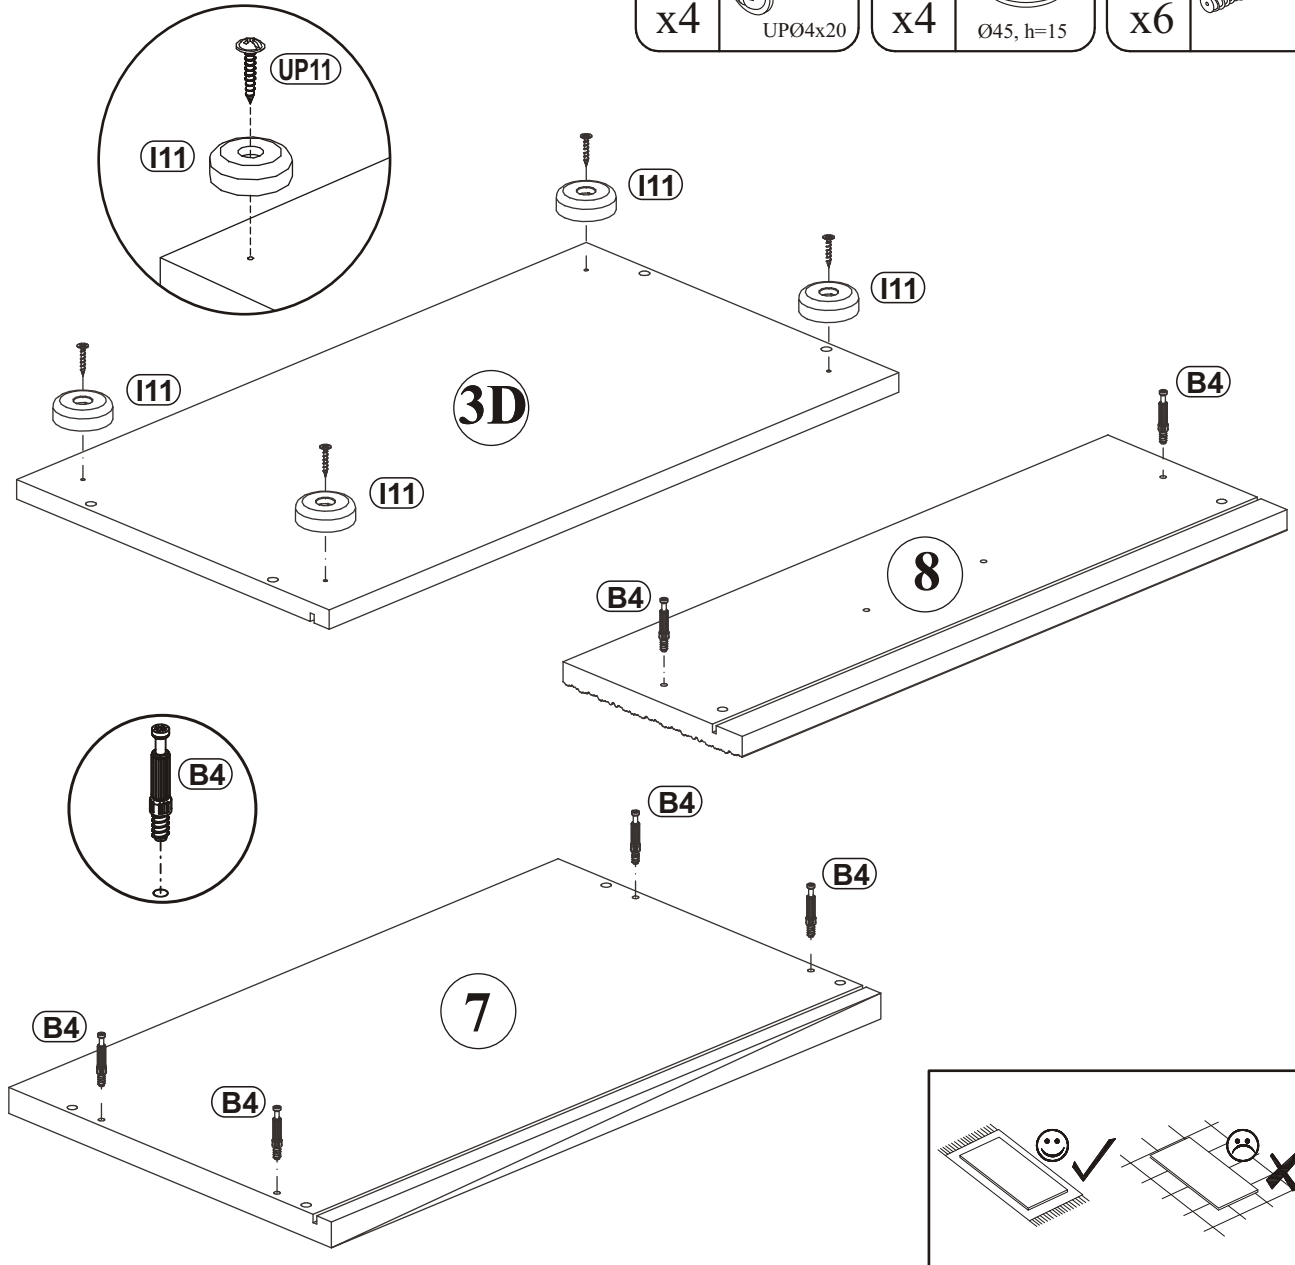

GUSTAVO TYP-G

2

UP11		I11		B4	
x4	UPØ4x20	x4	Ø45, h=15	x6