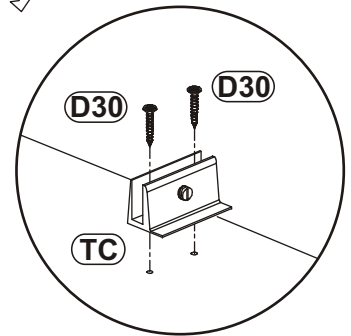

GUSTAVO TYP-B + C

19