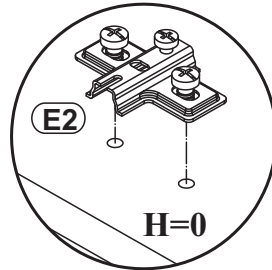

SWITCH RTV 4

14

ZR1		D6	
x3		x6	US03,5x30

15

KR2	
x3	Ø8

LED	
x1	X1

SWITCH RTV 4

16

17

18

B01	
x2	

D10	
x4	USØ3,5x13