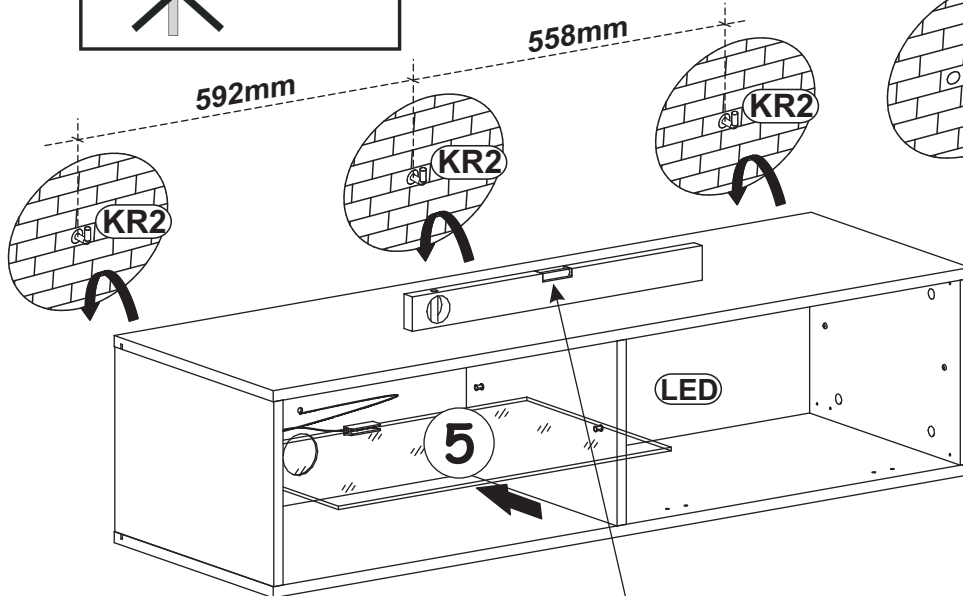

SWITCH RTV 4

14

ZR1		D6	
x3		x6	US03,5x30

15

KR2	
x3	Ø8

LED	
x1	X1

SWITCH RTV 4

16

17

18

B01	
x2	

D10	
x4	USØ3,5x13