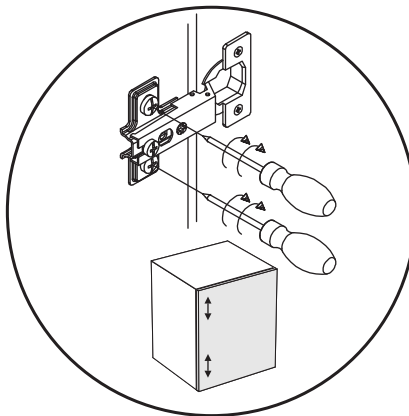

SWITCH RTV 4

14

ZR1		D6	
x3		x6	US03,5x30

15

KR2	
x3	Ø8

LED	
x1	X1

SWITCH RTV 4

16

17

18

B01	
x2	

D10	
x4	USØ3,5x13