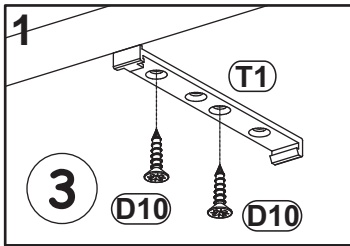

SWITCH RTV 4

14

ZR1		D6	
x3		x6	US03,5x30

15

KR2	
x3	Ø8

LED	
x1	X1

SWITCH RTV 4

16

17

18

B01	
x2	

D10	
x4	USØ3,5x13