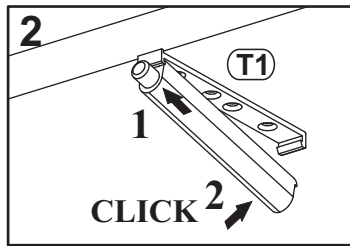

SWITCH RTV 4

14

ZR1		D6	
x3		x6	US03,5x30

15

KR2	
x3	Ø8

LED	
x1	X1

SWITCH RTV 4

16