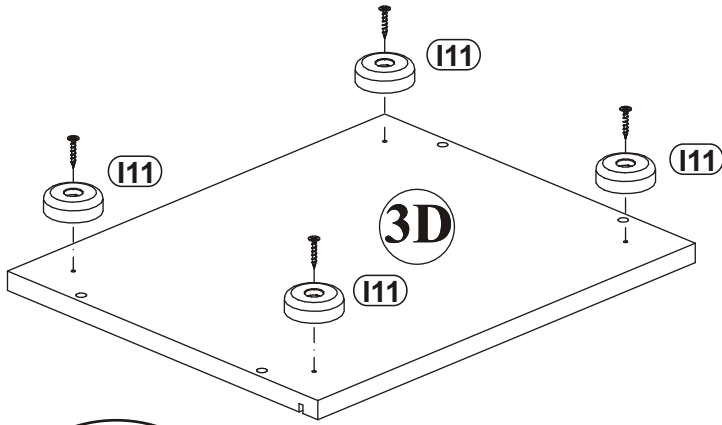

GUSTAVO TYP-B + C

2

UP11	
x4	UPØ4x20

I11	
x4	Ø45, h=15

B4	
x6