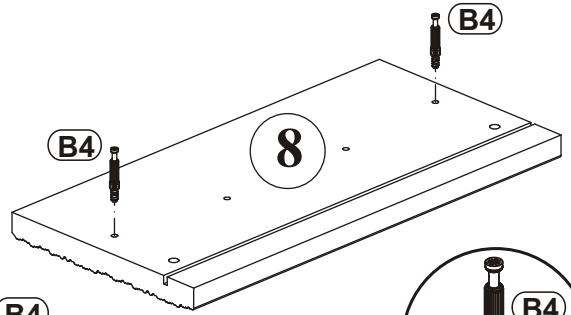

GUSTAVO TYP-B + C

2

UP11	
x4	UPØ4x20

I11	
x4	Ø45, h=15

B4	
x6