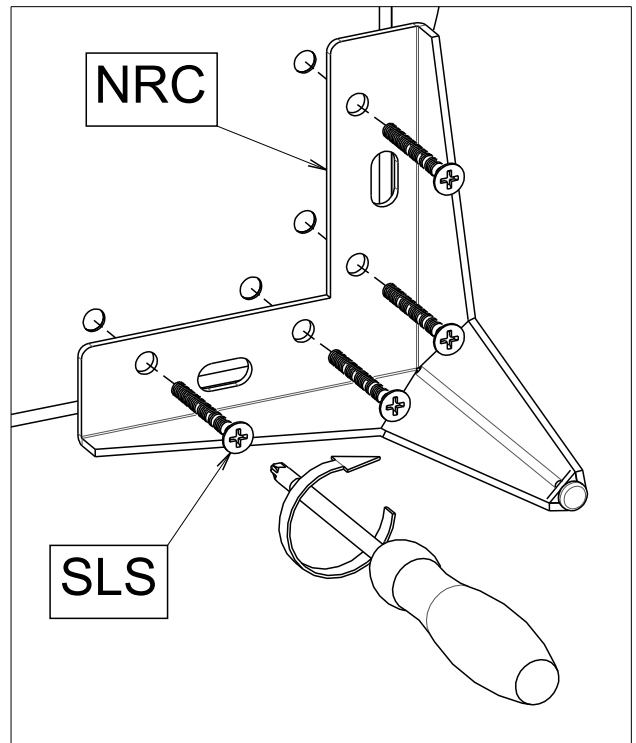

LAURENCE FOTEL

15min

1/4

F	1x
---	----

F

1

A

CLOSING